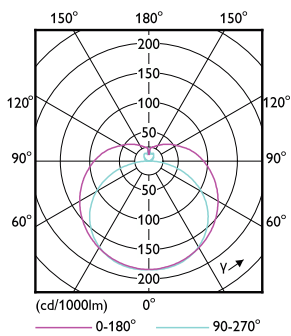

Maatschets

Product

CorePro LEDtube HF 1500mm HE 20.5W 830T5

CorePro LEDtube InstantFit HF T5

Fotometrische gegevens

General uniform lighting - CorePro LEDtube HF 1500mm HE 20.5W 830T5

Spectral Power Distribution Colour - CorePro LEDtube HF 1500mm HE 20.5W 830T5