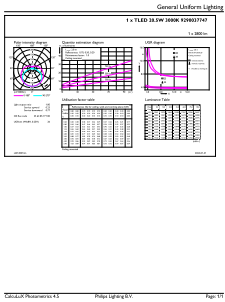

Maatschets

Product

CorePro LEDtube HF 1500mm HE 20.5W 830T5

CorePro LEDtube InstantFit HF T5

Fotometrische gegevens

General uniform lighting - CorePro LEDtube HF 1500mm HE 20.5W 830T5

Spectral Power Distribution Colour - CorePro LEDtube HF 1500mm HE 20.5W 830T5

Light Distribution Diagram - CorePro LEDtube HF 1500mm HE 20.5W 830T5

Levensduur

Life Expectancy Diagram

Lumen Maintenance Diagram - CorePro LEDtube HF 1500mm HE 20.5W 830T5

CorePro LEDtube InstantFit HF T5