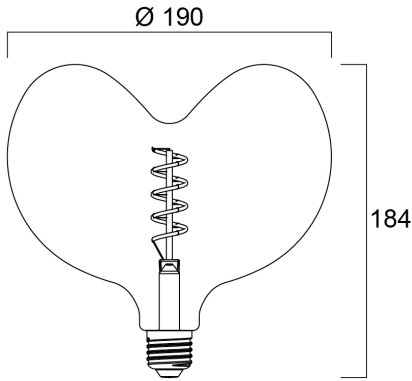

Features

- New state-of-the-art designer lamps for decorative and hospitality applications Unconventional design that looks good on both off and on Flexible LED filament construction Dimming functionality helps to vary lighting scene as lamps can be dimmed from 100% to 10% and reduce energy consumption Low power - only 4W Lumen output - 150lm 2000K colour temperature to create an intimate atmosphere Good colour rendering - CRI 80 15,000 hours average rated life. Last 15 times longer than incandescent lamps Perfectly complements Sylvania E27 SylPendant range available in brass, copper, white and black finish Omni-directional light distribution More than 100,000X switching cycles 3 years warranty

Product Overview

Product name	ToLEDo LifeStyle G190 GL DIM 250LM E27 SL
Technology	LED
Watt (Rated) (W)	4
Cap/Base	E27
Fixture rating	Open
Colour temperature (K)	2000
CRI (Ra)	80
Colour Variation Initial (SDCM)	6
Photobiological Risk Group	RG0
Wattage (W)	4
Product EAN number	5410288299822
Warranty	3 years

Technical drawings

Data table

GENERAL DATA

Product name	ToLEDo LifeStyle G190 GL DIM 250LM E27 SL
Technology	LED
Watt (Rated) (W)	4
Cap/Base	E27
Fixture rating	Open
Operating temperature range (°C)	-20°C...+40°C
Performance ambient temperature Tq (°C)	25
Warranty	3 years

LIFETIME DATA

Lifespan L70 B50	15000
Average life (Rated) (h)	15000

PHYSICAL DATA

Nominal Product Length (mm)	184
Nominal Product Diameter (mm)	190
Weight (kg)	0.221

PACKAGING

Single packaging type	Carton
Product EAN number	5410288299822
Packaging single width (cm)	21.0
Packaging single depth (cm)	21.5
DUN14 (outer)	15410288299829
Packaging outer length / height (cm)	46.5