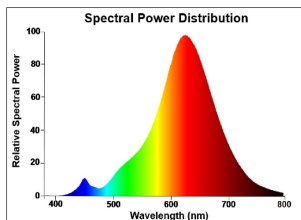

ToLEDo LifeStyle G190 GOLDEN DIMMABLE

ToLEDo LifeStyle G190 GL DIM 250LM E27 SL
0029982