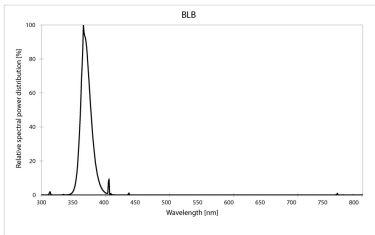

Blacklight BL368 Linear T12

F40W T12 BL368 48

0000099

Optical data

Ambient temperature for maximum luminous flux (°C)	25
Light colour	BL368 Blacklight
Adjustable chromaticity	N

Electrical data

Wattage (W)	40.00
Primary Supply/Product voltage - min (V)	230
Primary Supply/Product voltage - max (V)	240
Control gear required	Yes
Dimmable	No
Dimming method	N/A

Lifetime data

Average life (Nominal) (h)	10000

Physical data

Nominal Product Length (mm)	1200.0
Nominal Product Diameter (mm)	38
Max. Length base to base (mm) - A	1199.4
Length base to pin Min-Max (mm) - B	1204.1-1206.5
Max. Lamp Length (mm) - C/L	1213.6
Max. Lamp Diameter (mm) - D	40.5
Weight (kg)	0.275

Packaging

Single packaging type	Carton
Product EAN number	5410288000992
Packaging single length / height (cm)	121.2
Packaging single width (cm)	4.3
Packaging single depth (cm)	4.1
DUN14 (outer)	15410288000999
Units per outer package	25
Packaging outer length / height (cm)	124.0
Packaging outer width (cm)	22.0
Packaging outer depth (cm)	21.0

Safety data

Lamp mercury content (mg)	9.00
Optimal operating condition (°C)	-20-40
Breakage cleaning instructions	Applicable
Recommendation for disposal at end of life	Applicable
Special purpose lamp	Yes
Intended purpose	Flykilling - Insect attraction
Suitable for household illumination	No
Safety message	Not suitable for household

Blacklight BL368 Linear T12 F40W T12 BL368 48 0000099

PHOTOMETRY

TECHNICAL DRAWINGS