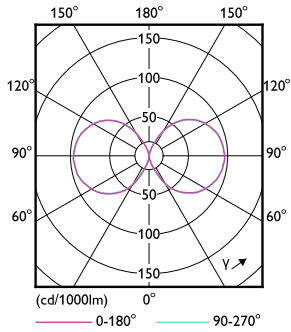

## Maatschets

Product	D	C
TForce LED HPL ND 57-42W E27 830	84 mm	178 mm

## Fotometrische gegevens

© 2025 Philips Lighting B.V. Page 1/1

Spectral Power Distribution Colour - TForce LED HPL ND 57-42W E27 830

General uniform lighting - TForce LED HPL ND 57-42W E27 830

Light Distribution Diagram - TForce LED HPL ND 57-42W E27 830