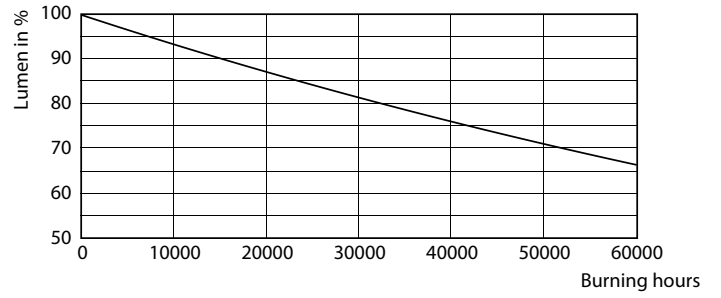

TrueForce LED Public (stad/weg – HPL/SON)

Levensduur

LEDTrueForce Others 360

Lumen Maintenance Diagram - TForce LED HPL ND 57-42W E27 830