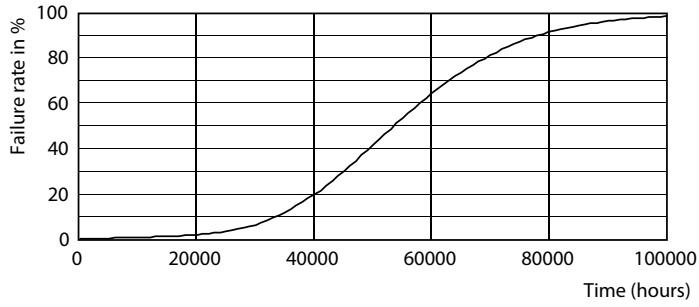

TrueForce LED Public (stad/weg – HPL/SON)

Levensduur

LEDTrueForce Others 360

Lumen Maintenance Diagram - TForce LED HPL ND 57-42W E27 830