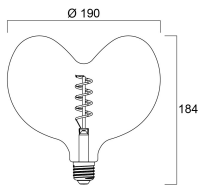

TECHNICAL DRAWINGS