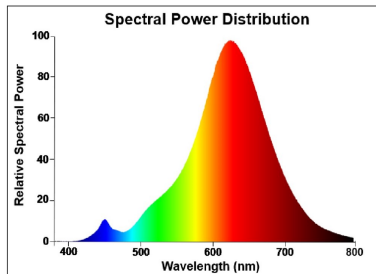

ToLEDo LifeStyle G190 GOLDEN DIMMABLE

ToLEDo LifeStyle G190 GL DIM 250LM E27 SL
0029982

Product EAN number	5410288299822
Packaging single length / height (cm)	22.5
Packaging single width (cm)	21.0
Packaging single depth (cm)	21.5
DUN14 (outer)	15410288299829
Units per outer package	2
Packaging outer length / height (cm)	46.5
Packaging outer width (cm)	22.5
Packaging outer depth (cm)	23.0

Safety data

Optimal operating condition (°C)	-20-40
Breakage cleaning instructions	Not applicable
Special purpose lamp	No
Dry applications use only	Yes
Suitable for household illumination	Yes
Safety message	Not Suitable for totally enclosed fixtures
Safety message	Dimmable with approved dimmers

PHOTOMETRY

TECHNICAL DRAWINGS