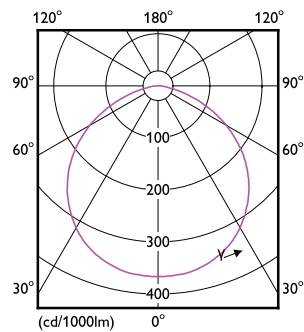

Maatschets

Product	D	C
CoreProLED linearD 17.5-150W R7S 118 830	42 mm	118 mm

Fotometrische gegevens

General uniform lighting - CoreProLED linearD 17.5-150W R7S 118 830

Light Distribution Diagram - CoreProLED linearD 17.5-150W R7S 118 830

CorePro LED linear MV

Fotometrische gegevens

Spectral Power Distribution Colour - CoreProLED linearD 17.5-150W R7S 118 830

Levensduur

Lumen Maintenance Diagram - CoreProLED linearD 17.5-150W R7S 118 830

LEDspot R7S 230V