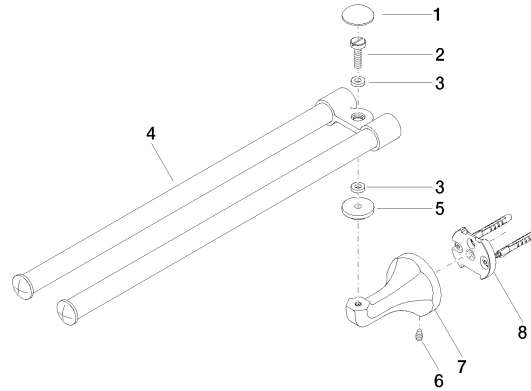

83 210 361 Product version from 7/3/2016

- width 85mm
- height 70 mm
- rosette Ø 60 mm
- 485mm projection

	Chrome	83 210 361-00
	Brushed Platinum	83 210 361-06
	Platinum	83 210 361-08
	Durabrand (23kt Gold)	83 210 361-09
	Brushed Durabrand (23kt Gold)	83 210 361-28
	Brushed Gold (PVD)	83 210 361-37
	Brushed Dark Brass (PVD)	83 210 361-39
	Brushed Bronze (PVD)	83 210 361-42
	Brushed Dark Platinum	83 210 361-99

MADISON Towel bar in two parts swivel - Chrome

MADISON

83 210 361 Product version from 7/3/2016

mm [inches]

83 210 361 Product version from 7/3/2016

Parts for other finishes can be found here: Brushed Platinum

Spare parts list

No.	Item Number	Name	Quantity used	Delivery time
	3 08 30 11 501 90	Disc Ø 13 x 6,20 x3 mm -	2.00	14
	1 08 30 30 501-00	Cover Ø 30 x 9,5 mm - Chrome	1.00	20
	2 08 31 11 500 90	Mounting Bolt for washbasin Ø 14 x 78,5 mm -	1.00	14
	5 08 30 11 521-00	Rosette Ø 30 x 8 mm - Chrome	1.00	20
	8 05 17 97 507 00 90	Attachment set 52 x 45 x 70 mm -	1.00	14
	6 04 31 11 140 00 90	Mounting Threaded pin M6 x 10 mm -	1.00	14
	7 08 17 36 508-00	Holder for towel bar, spare toilet roll holder and shelf 91 x 60 x 60 mm - Chrome	1.00	20
	4 90 17 50 501 00-00	Joint for towel bar, double 85 x 26 x 421 mm - Chrome	1.00	-