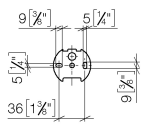

83 210 361 Product version from 7/3/2016

- width 85mm
- height 70 mm
- rosette Ø 60 mm
- 485mm projection

	Chrome	83 210 361-00
	Brushed Platinum	83 210 361-06
	Platinum	83 210 361-08
	Durabrand (23kt Gold)	83 210 361-09
	Brushed Durabrand (23kt Gold)	83 210 361-28
	Brushed Gold (PVD)	83 210 361-37
	Brushed Dark Brass (PVD)	83 210 361-39
	Brushed Bronze (PVD)	83 210 361-42
	Brushed Dark Platinum	83 210 361-99

MADISON Towel bar in two parts swivel - Chrome

MADISON

83 210 361 Product version from 7/3/2016

mm [inches]

83 210 361 Product version from 7/3/2016

Parts for other finishes can be found here: Brushed Platinum

Spare parts list

No.	Item Number	Name	Quantity used	Delivery time
	3 08 30 11 501 90	Disc Ø 13 x 6,20 x3 mm -	2.00	14
	1 08 30 30 501-00	Cover Ø 30 x 9,5 mm - Chrome	1.00	20
	2 08 31 11 500 90	Mounting Bolt for washbasin Ø 14 x 78,5 mm -	1.00	14
	5 08 30 11 521-00	Rosette Ø 30 x 8 mm - Chrome	1.00	20
	8 05 17 97 507 00 90	Attachment set 52 x 45 x 70 mm -	1.00	14
	6 04 31 11 140 00 90	Mounting Threaded pin M6 x 10 mm -	1.00	14
	7 08 17 36 508-00	Holder for towel bar, spare toilet roll holder and shelf 91 x 60 x 60 mm - Chrome	1.00	20
	4 90 17 50 501 00-00	Joint for towel bar, double 85 x 26 x 421 mm - Chrome	1.00	-