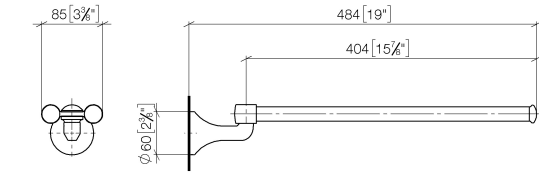

83 210 361 Product version from 7/3/2016

- width 85mm
- height 70 mm
- rosette Ø 60 mm
- 485mm projection

	Chrome	83 210 361-00
	Brushed Platinum	83 210 361-06
	Platinum	83 210 361-08
	Durabrand (23kt Gold)	83 210 361-09
	Brushed Durabrand (23kt Gold)	83 210 361-28
	Brushed Gold (PVD)	83 210 361-37
	Brushed Dark Brass (PVD)	83 210 361-39
	Brushed Bronze (PVD)	83 210 361-42
	Brushed Dark Platinum	83 210 361-99

MADISON Towel bar in two parts swivel - Chrome

MADISON

83 210 361 Product version from 7/3/2016

mm [inches]

83 210 361 Product version from 7/3/2016

Parts for other finishes can be found here: Brushed Platinum

Spare parts list

No.	Item Number	Name	Quantity used	Delivery time
	3 08 30 11 501 90	Disc Ø 13 x 6,20 x3 mm -	2.00	14
	1 08 30 30 501-00	Cover Ø 30 x 9,5 mm - Chrome	1.00	20
	2 08 31 11 500 90	Mounting Bolt for washbasin Ø 14 x 78,5 mm -	1.00	14
	5 08 30 11 521-00	Rosette Ø 30 x 8 mm - Chrome	1.00	20
	8 05 17 97 507 00 90	Attachment set 52 x 45 x 70 mm -	1.00	14
	6 04 31 11 140 00 90	Mounting Threaded pin M6 x 10 mm -	1.00	14
	7 08 17 36 508-00	Holder for towel bar, spare toilet roll holder and shelf 91 x 60 x 60 mm - Chrome	1.00	20
	4 90 17 50 501 00-00	Joint for towel bar, double 85 x 26 x 421 mm - Chrome	1.00	-