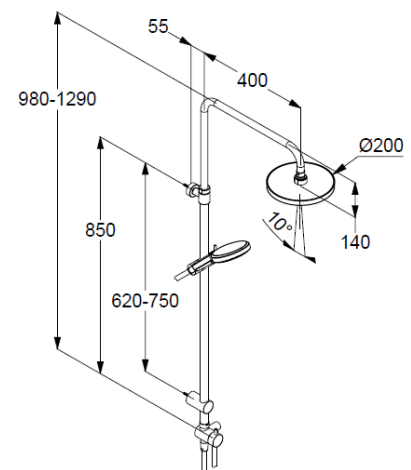

hand shower 3 S
flow rate at 3 bar 15 l/min.
(with possibility of limiting to 9 l/min.)
switch with button
3 spray pattern
Body/Hair/Skin
with cleaning system
connection G1/2
sieve seal

shower hose
plastic coated
with metal-effect
with conical nuts
anti twist
G1/2 x G1/2 x 1600mm

head shower 1 S
flow rate at 3 bar 15 l/min.
1 spray pattern
with cleaning system
connection G1/2
with ball joint
Ø 200mm
sieve seal

Produktabbildung/ Product picture

Maßzeichnung/ Dimensional drawing

Durchfluss/ Flow rate