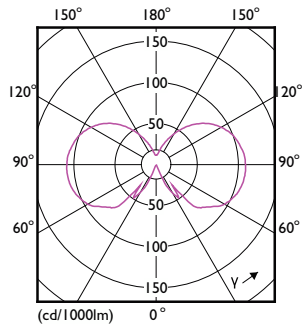

CorePro LEDbulb - Glas

Fotometrische gegevens

Light Distribution Diagram - CorePro LEDBulbND 7-60W E27 WW A60 CL G