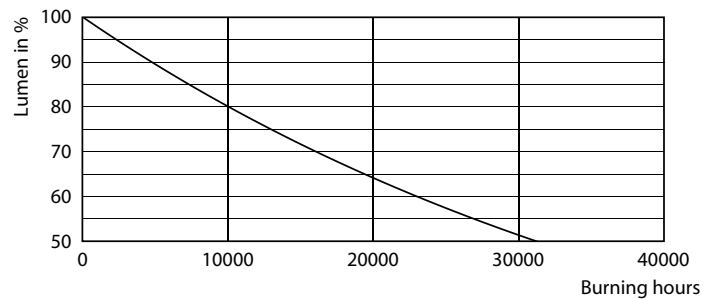

Lumen Maintenance Diagram - CorePro LEDCandleND 2-25W E14B35 827CL G