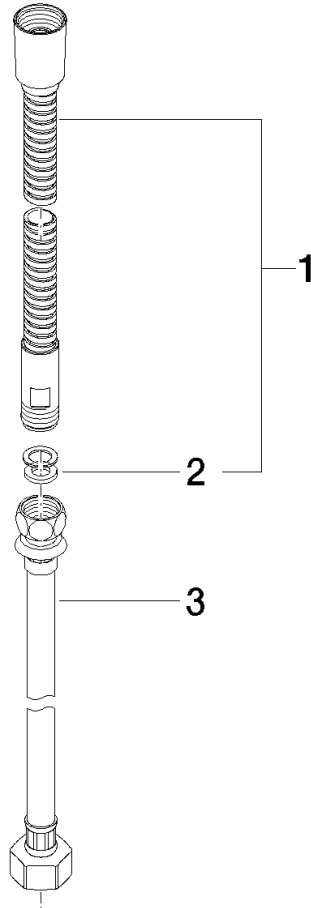

Metal shower hose in two parts 1/2" x 3/8" x 2250 mm - Platinum

SERIES-VARIOUS

28 323 970 Product version from 10/1/2023

	Platinum	28 323 970-08
	Chrome	28 323 970-00
	Brushed Platinum	28 323 970-06
	Durabress (23kt Gold)	28 323 970-09
	Dark Chrome	28 323 970-19
	Light Gold (PVD)	28 323 970-26
	Brushed Light Gold (PVD)	28 323 970-27
	Brushed Durabress (23kt Gold)	28 323 970-28
	Matte Black	28 323 970-33
	Brushed Gold (PVD)	28 323 970-37
	Brushed Dark Brass (PVD)	28 323 970-39
	Brushed Bronze (PVD)	28 323 970-42
	Brushed Dark Bronze (PVD)	28 323 970-43
	Brushed Champagne (22kt Gold)	28 323 970-46
	Champagne (22kt Gold)	28 323 970-47
	Brushed Chrome	28 323 970-93
	Brushed Dark Platinum	28 323 970-99

Metal shower hose in two parts 1/2" x 3/8" x 2250 mm - Platinum

SERIES-VARIOUS

28 323 970 Product version from 10/1/2023

Metal shower hose in two parts 1/2" x 3/8" x 2250 mm - Platinum

SERIES-VARIOUS

28 323 970 Product version from 10/1/2023

Spare parts list

No.	Item Number	Name	Quantity used	Delivery time
3	12 505 970 90	High pressure hose 1/2" x 3/8" x 500 mm -	1.00	14
1	28 322 970-08	Metal shower hose 1/2" x 3/8" x 1750 mm - Platinum	1.00	54
2	90 14 20 026 00 90	Washer 14 x 8 x 2 mm Centellen WS 3820 -	1.00	14