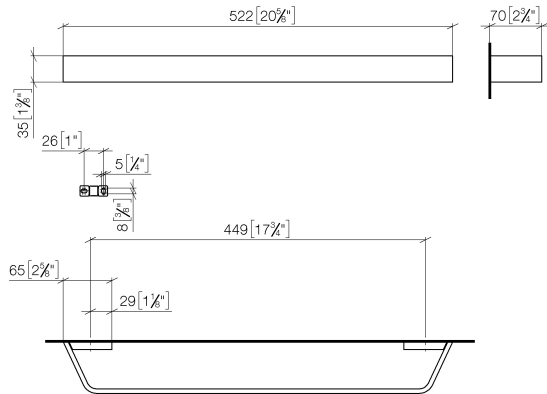

83 045 705 Product version from 3/9/2015

- gauge 449 mm
- width 523mm
- height 35 mm
- 70mm projection

	Brushed Platinum	83 045 705-06
	Chrome	83 045 705-00
	Dark Chrome	83 045 705-19
	Brushed Light Gold (PVD)	83 045 705-27
	Brushed Champagne (22kt Gold)	83 045 705-46
	Champagne (22kt Gold)	83 045 705-47
	Brushed Dark Platinum	83 045 705-99

83 045 705 Product version from 3/9/2015

mm [inches]

83 045 705 Product version from 3/9/2015

Parts for other finishes can be found here: [Chrome](#)

Spare parts list

No.	Item Number	Name	Quantity used	Delivery time
1	05 17 20 758 00 90	Attachment set 37 x 14 x 65 mm -	2.00	14
4	08 17 70 551-06	Holder for towel rail Rod 523 x 35 x 70 mm - Brushed Platinum	1.00	20
3	08 17 70 500-06	Holder Wall bracket left 60 x 12 x 35 mm - Brushed Platinum	1.00	20
5	08 17 70 501-06	Holder Wall bracket right 60 x 12 x 35 mm - Brushed Platinum	1.00	20
2	09 30 30 191 90	Mounting Cylinder head screw with hexagon socket M3 x 5 mm -	6.00	14
6	04 31 11 113 00 90	Mounting Threaded pin M5 x 12 mm -	2.00	14