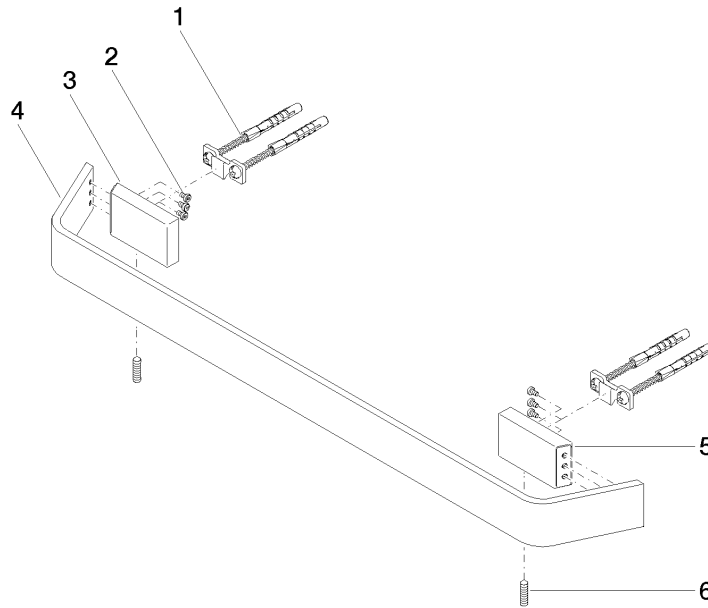

83 045 705 Product version from 3/9/2015

- gauge 449 mm
- width 523mm
- height 35 mm
- 70mm projection

	Brushed Platinum	83 045 705-06
	Chrome	83 045 705-00
	Dark Chrome	83 045 705-19
	Brushed Light Gold (PVD)	83 045 705-27
	Brushed Champagne (22kt Gold)	83 045 705-46
	Champagne (22kt Gold)	83 045 705-47
	Brushed Dark Platinum	83 045 705-99

83 045 705 Product version from 3/9/2015

mm [inches]

83 045 705 Product version from 3/9/2015

Parts for other finishes can be found here: [Chrome](#)

Spare parts list

No.	Item Number	Name	Quantity used	Delivery time
1	05 17 20 758 00 90	Attachment set 37 x 14 x 65 mm -	2.00	14
4	08 17 70 551-06	Holder for towel rail Rod 523 x 35 x 70 mm - Brushed Platinum	1.00	20
3	08 17 70 500-06	Holder Wall bracket left 60 x 12 x 35 mm - Brushed Platinum	1.00	20
5	08 17 70 501-06	Holder Wall bracket right 60 x 12 x 35 mm - Brushed Platinum	1.00	20
2	09 30 30 191 90	Mounting Cylinder head screw with hexagon socket M3 x 5 mm -	6.00	14
6	04 31 11 113 00 90	Mounting Threaded pin M5 x 12 mm -	2.00	14