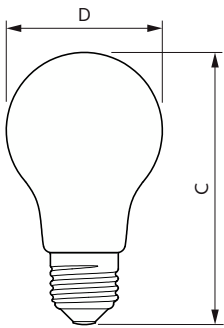

Maatschets

Product	D	C
CorePro LEDBulbND10.5-100W E27A60 827FRG	60 mm	104 mm

Fotometrische gegevens

General uniform lighting - CorePro LEDBulbND10.5-100W E27A60 827FRG

Spectral Power Distribution Colour - CorePro LEDBulbND10.5-100W E27A60 827FRG