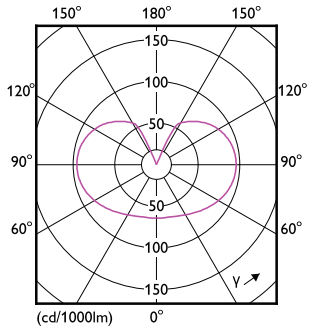

Maatschets

Product	D	C
CorePro LEDBulbND10.5-100W E27A60 827FRG	60 mm	104 mm

Fotometrische gegevens

General uniform lighting - CorePro LEDBulbND10.5-100W E27A60 827FRG

Spectral Power Distribution Colour - CorePro LEDBulbND10.5-100W E27A60 827FRG

CorePro LEDbulb - Glas

Fotometrische gegevens

Light Distribution Diagram - CorePro LEDBulbND10.5-100W E27A60 827FRG

Levensduur

Life Expectancy Diagram - CorePro LEDBulbND10.5-100W E27A60 827FRG

Lumen Maintenance Diagram - CorePro LEDBulbND10.5-100W E27A60 827FRG