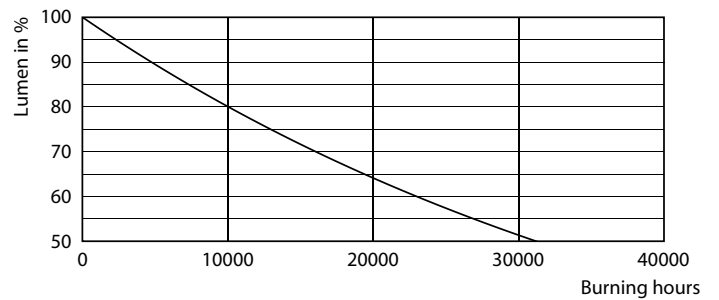

Lumen Maintenance Diagram - CorePro LEDspot 4-50W GU10 840 36D DIM