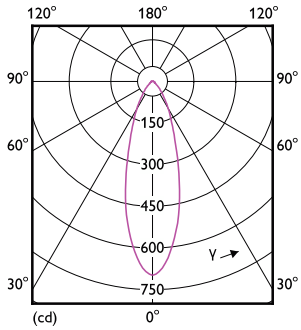

CorePro LEDspot MV - GU10

Fotometrische gegevens

Light Distribution Diagram - CorePro LEDspot 4-50W GU10 840 36D DIM