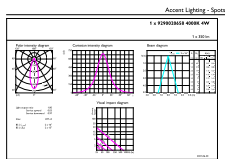

Fotometrische gegevens

Accent Lighting Spots - CorePro LEDspot 4-50W GU10 840 36D DIM

Spectral Power Distribution Colour - CorePro LEDspot 4-50W GU10 840 36D DIM