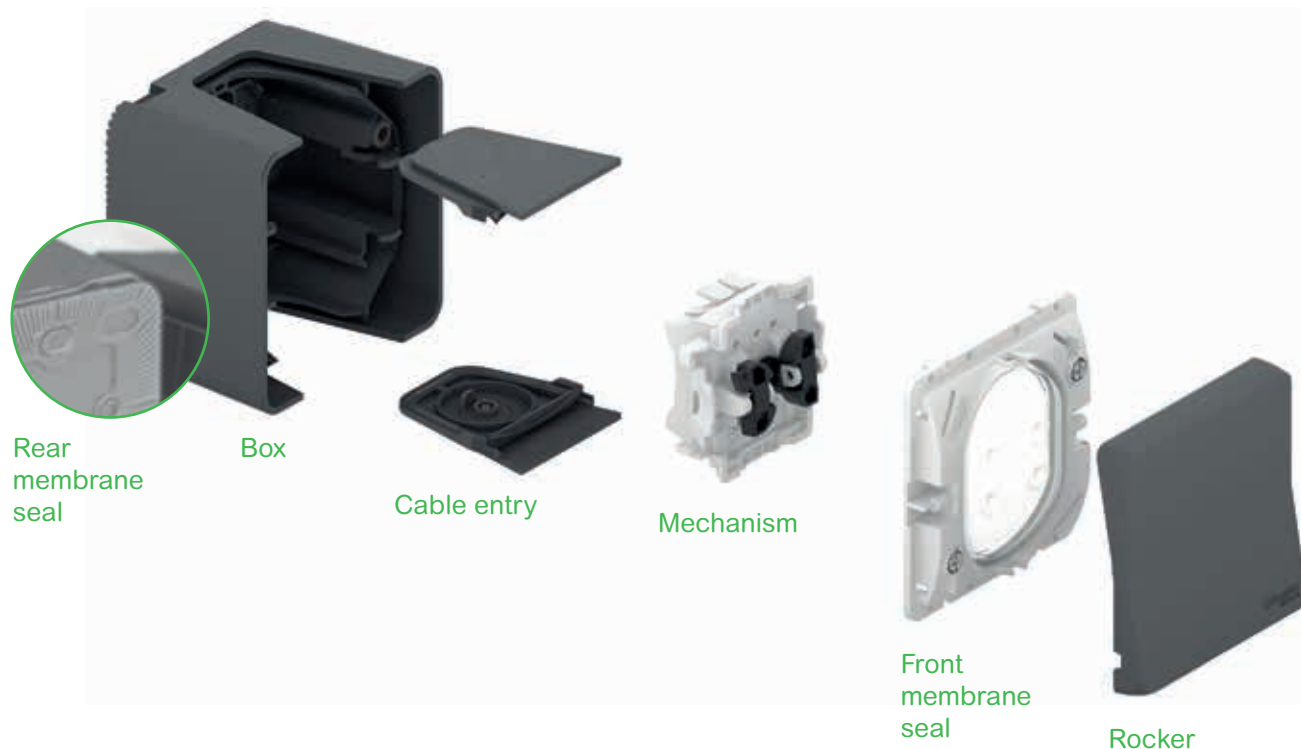

### The latest innovations

- Smart LED technology for easy location in the dark
- A transparent cover to easily identify between switch and socket

# Mureva Styl, a tough and robust design

The new robust design of Mureva Styl means you can now work with full confidence.

- 1 Components are reinforced with strong mechanism fittings, rigid enclosure boxes and frames as well as its waterproof rear membrane seal.
- 2 Because all its components are IP55 rated, Mureva Styl withstands the harshest of environment conditions:
  - Waterproof, whether open or fitted,
  - IK 08 classified for protection from knocks, - UV resistant, (meaning that the Polar White version suffers no discoloration),
  - Dirt and dust resistant, as well as resistant to solvents...

## Mureva Styl, an ergonomic design

The biggest advance is in its new ergonomic design which makes for a straightforward installation.

The Mureva Styl range is designed to be installed effortlessly, thanks to its intuitive and intelligent fitting design that is based on advanced ergonomics.

① Now it's easy to connect your devices thanks to an insert that gives you plenty of wiring space...

② ... Wiring is so simple. It clips and unclips easily.

③ Socket-outlets, switches and push-buttons can be easily illuminated with plug-and-play LED accessories or hardwired.