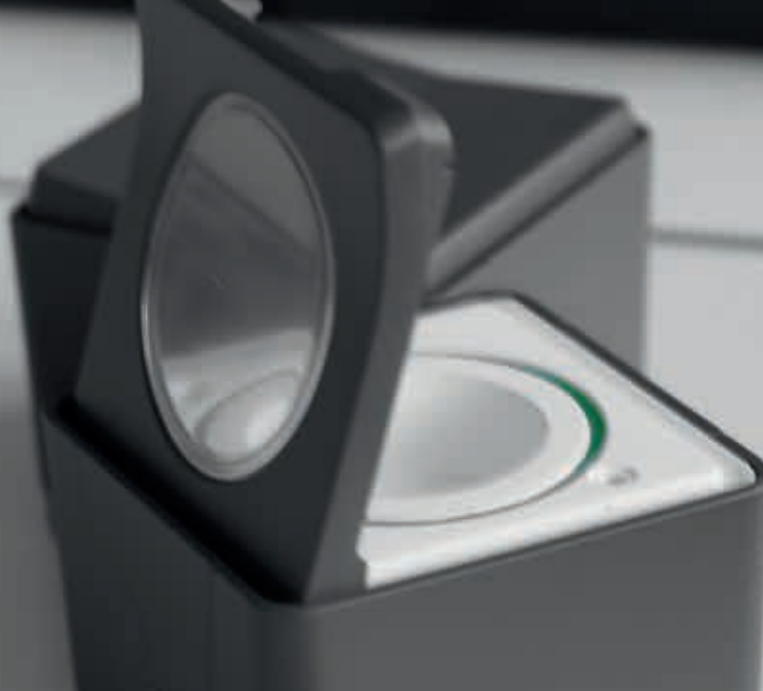

Life Is On

**Schneider**  
Electric

**Mureva Styl,**  
simply brilliant

[schneider-electric.com/proURL](https://schneider-electric.com/proURL)

Fittings available in Polar White and Anthracite Grey

## Mureva Styl, a range of IP55 equipment

At Schneider Electric, we strive towards **technological innovation** on a daily basis. Strict market regulations means developing ever more advanced innovation, to deliver efficiency, **convenience and safety** for you and for your customers.

The heart of this innovation is based on ergonomics - **enabling easy installation** for you and easy operation for occupants.

Mureva Styl is the end result of our research. Mureva Styl reinvents “ease of installation” of your equipment, and innovates - with a design that is **robust yet trendy and unique**.

# Mureva Styl, a tough and robust design

The new robust design of Mureva Styl means you can now work with full confidence.

- 1 Components are reinforced with strong mechanism fittings, rigid enclosure boxes and frames as well as its waterproof rear membrane seal.
- 2 Because all its components are IP55 rated, Mureva Styl withstands the harshest of environment conditions:
  - Waterproof, whether open or fitted,
  - IK 08 classified for protection from knocks, - UV resistant, (meaning that the Polar White version suffers no discoloration),
  - Dirt and dust resistant, as well as resistant to solvents...