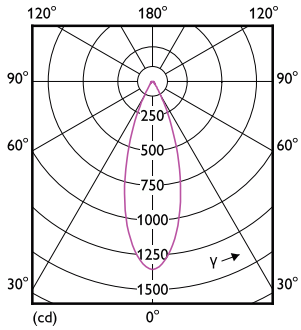

MASTER LEDspot ExpertColor LV

Fotometrische gegevens

Light Distribution Diagram - MAS LED ExpertColor 7.5-43W MR16 930 36D