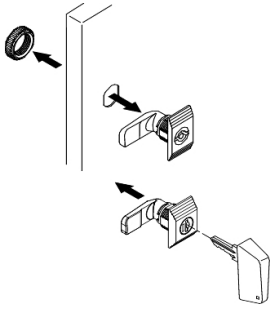

## Complete manual handle lock operated with key 220 (2) for PanelSet CRN enclosure

NSYCL220CRN

EAN Code: 3606480181054

**Prijs: 8,69 EUR**