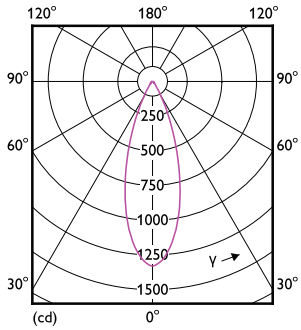

MASTER LEDspot ExpertColor LV

Fotometrische gegevens

Light Distribution Diagram - MAS LED ExpertColor 7.5-43W MR16 927 36D