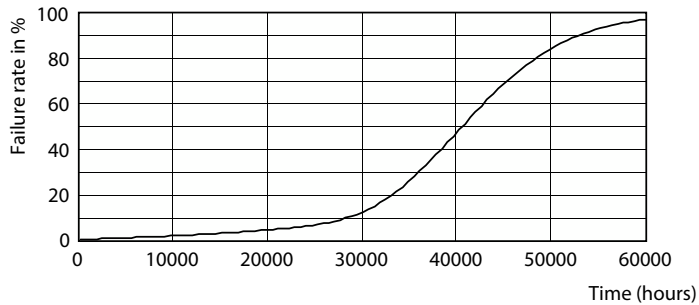

Levensduur

Life Expectancy Diagram - MAS LED ExpertColor 7.5-43W MR16 927 36D