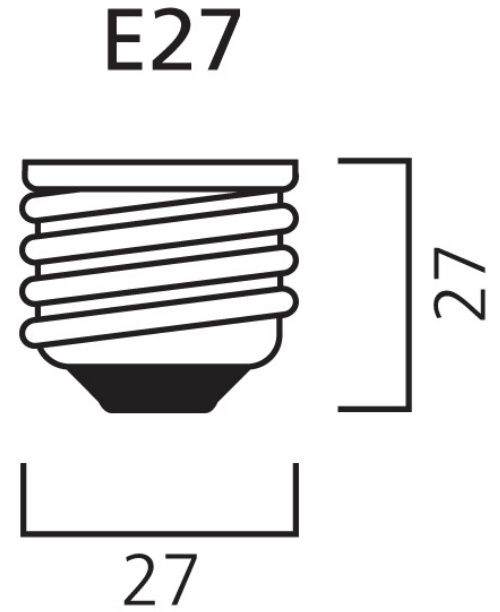

Technical drawings

Data table

GENERAL DATA

Product name	ToLEDo Mirage T45 125LM E27 SL
Technology	LED
Watt (Rated) (W)	2.5
Cap/Base	E27
Fixture rating	Open
Operating temperature range (°C)	-20°C...+40°C
Performance ambient temperature Tq (°C)	25
E-number FI	4740681
Warranty	3 years

OPTICAL DATA