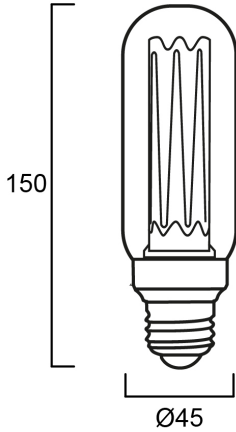

### Product Overview

Product name	ToLEDo Mirage T45 125LM E27 SL
Technology	LED
Watt (Rated) (W)	2.5
Cap/Base	E27
Fixture rating	Open
E-number FI	4740681
Colour temperature (K)	2000
CRI (Ra)	80
Colour Variation Initial (SDCM)	6
Photobiological Risk Group	RG0
Wattage (W)	2.5
Product EAN number	5410288299174
Warranty	3 years

## Technical drawings

### PHYSICAL DATA

Nominal Product Length (mm)	150
Nominal Product Diameter (mm)	45
Weight (kg)	0.11