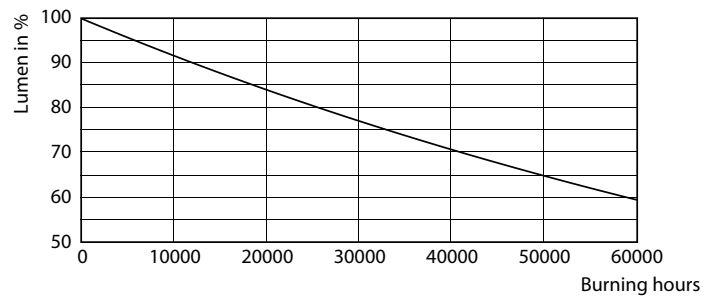

MASTER LEDspot ExpertColor LV

Fotometrische gegevens

Accent Lighting Spots - MAS LED ExpertColor 7.5-43W MR16 940 24D

Levensduur

Life Expectancy Diagram - MAS LED ExpertColor 7.5-43W MR16 940 24D

Lumen Maintenance Diagram - MAS LED ExpertColor 7.5-43W MR16 940 24D