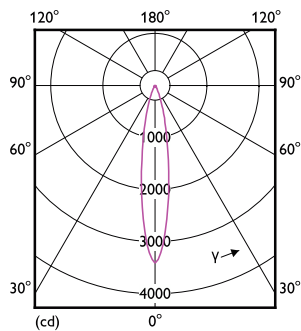

Maatschets

Product	D	C
MAS LED ExpertColor 7.5-43W MR16 940 24D	50,5 mm	46 mm

Fotometrische gegevens

Spectral Power Distribution Colour - MAS LED ExpertColor 7.5-43W MR16 940 24D

Light Distribution Diagram - MAS LED ExpertColor 7.5-43W MR16 940 24D