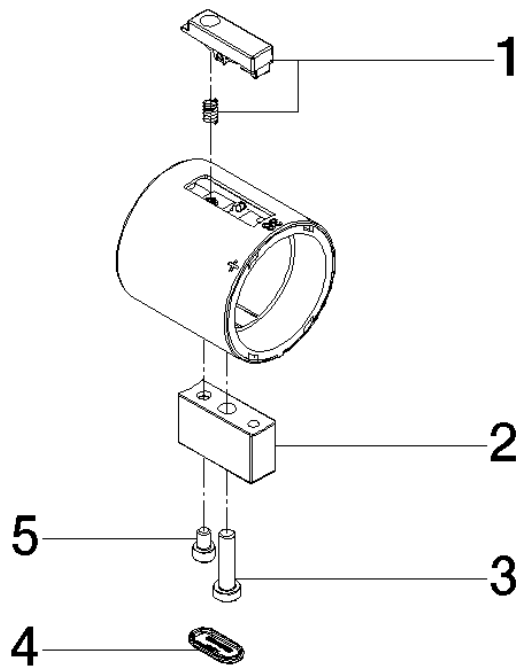

90 17 33 019 00 Product version from 4/1/2025

Parts for other finishes can be found here: [Chrome](#)

Spare parts list

No.	Item Number	Name	Quantity used	Delivery time
1	90 21 33 011 00-13	Repair kit for thermostat handle - black	1.00	14