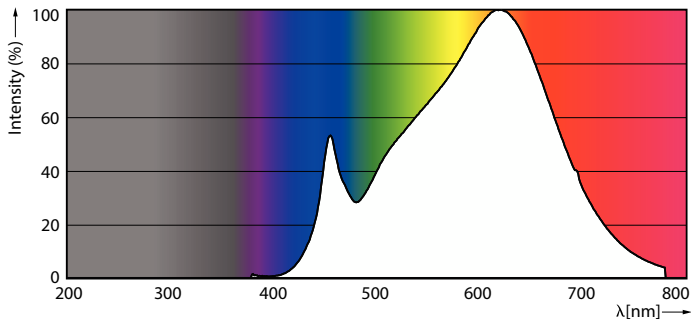

MASTER LEDspot ExpertColor LV

Fotometrische gegevens

Spectral Power Distribution Colour - MAS LED ExpertColor 7.5-43W MR16 930 24D