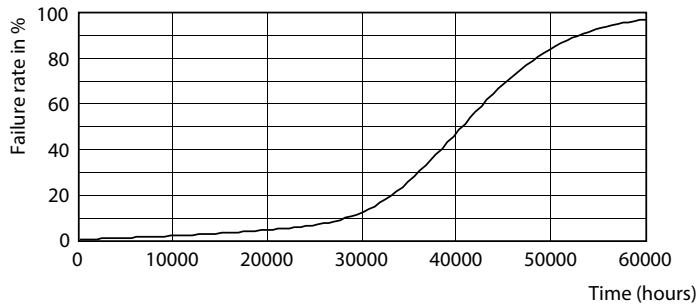

MASTER LEDspot ExpertColor LV

Fotometrische gegevens

Accent Lighting Spots - MAS LED ExpertColor 7.5-43W MR16 927 24D

Levensduur

Life Expectancy Diagram - MAS LED ExpertColor 7.5-43W MR16 927 24D