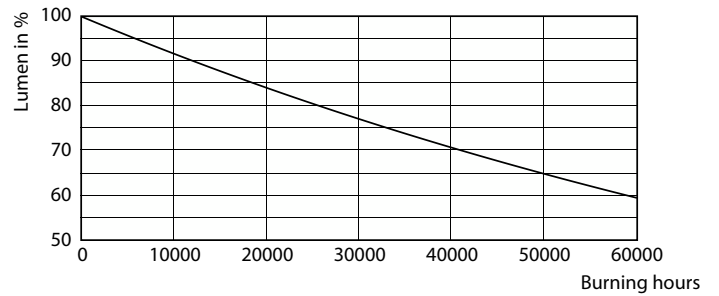

Lumen Maintenance Diagram - MAS LED ExpertColor 7.5-43W MR16 927 24D