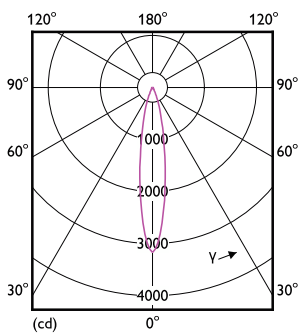

Maatschets

Product	D	C
MAS LED ExpertColor 7.5-43W MR16 927 24D	50.5 mm	46 mm

Fotometrische gegevens

Light Distribution Diagram - MAS LED ExpertColor 7.5-43W MR16 927 24D

Spectral Power Distribution Colour - MAS LED ExpertColor 7.5-43W MR16 927 24D