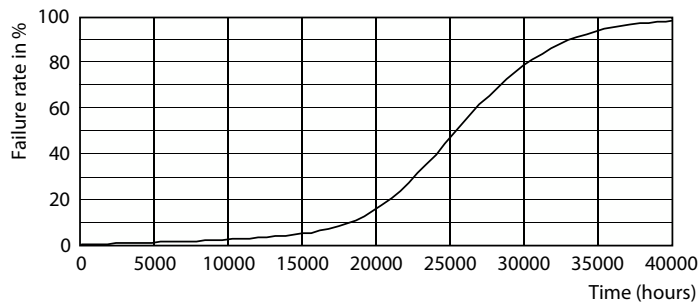

Trueforce CorePro LED HPL

Levensduur

Life Expectancy Diagram

Lumen Maintenance Diagram - TForce Core LED HPL 36W E27 840 FR