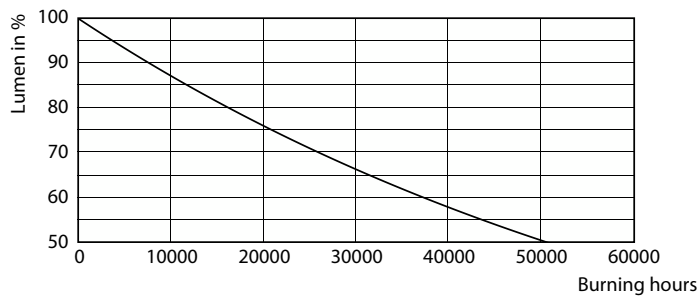

Trueforce CorePro LED HPL

Levensduur

Life Expectancy Diagram

Lumen Maintenance Diagram - TForce Core LED HPL 36W E27 840 FR