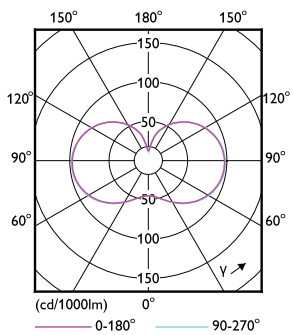

Light Distribution Diagram - TForce Core LED HPL 36W E27 840 FR