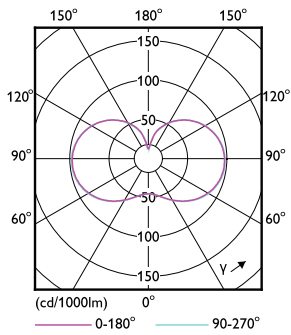

Light Distribution Diagram - TForce Core LED HPL 36W E40 830 FR