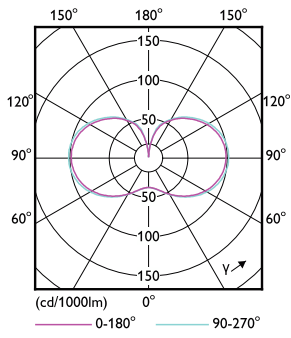

Light Distribution Diagram - TForce Core LED HPL 36W E40 830 FR