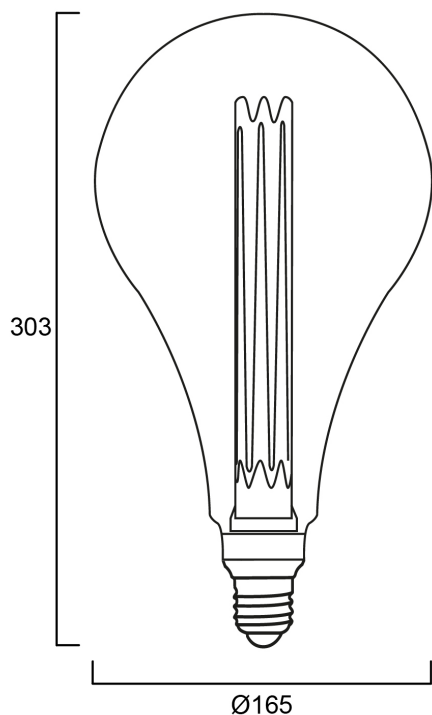

Product Overview

Product name	ToLEDo Mirage A165 105LM E27 SL
Technology	LED
Watt (Rated) (W)	2.5
Cap/Base	E27
Fixture rating	Open
E-number FI	4740680
Colour temperature (K)	2000
CRI (Ra)	80
Colour Variation Initial (SDCM)	6
Photobiological Risk Group	RG0
Wattage (W)	2.5
Product EAN number	5410288299143
Warranty	3 years

Technical drawings

Data table

GENERAL DATA

Product name	ToLEDo Mirage A165 105LM E27 SL
Technology	LED
Watt (Rated) (W)	2.5
Cap/Base	E27

ToLEDo Mirage A165 105LM E27 SL 0029914

Fixture rating	Open
Operating temperature range (°C)	-20°C...+40°C
Performance ambient temperature Tq (°C)	25
E-number FI	4740680
Warranty	3 years