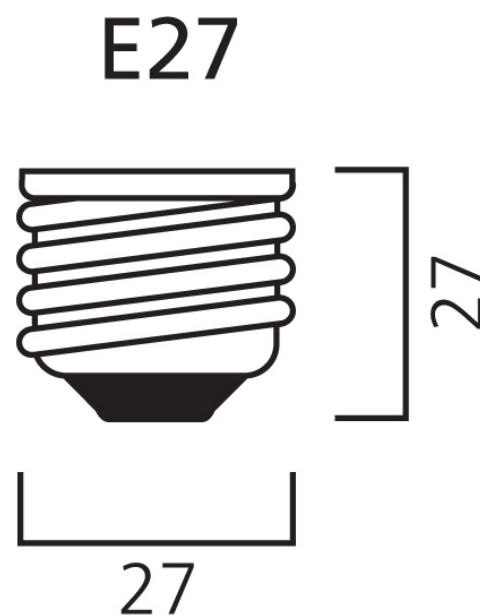

Features

- A perfect choice for hospitality, decorative and mood lighting applications Unique and innovative lamp design and construction Low-lumen output to create the low-lit effect and gives no glare Low power construction: only 2.5W Perfect for SylPendant fixtures - a range of unique and elegant E27 lamp pendants, available in copper, brass, black and white finish Candlelight 2000K colour temperature creates a warm and cosy ambience High colour rendering – CRI80 High quality, scratch and temperature resistant golden tinted glass envelope 25,000 hours of average rated life. Last 25 times longer than incandescent lamps Omni-directional light distribution Non-dimmable More than 100,000X switching cycles 3 years warranty

Product Overview

Product name	ToLEDo Mirage A165 105LM E27 SL
Technology	LED
Watt (Rated) (W)	2.5
Cap/Base	E27
Fixture rating	Open
E-number FI	4740680
Colour temperature (K)	2000
CRI (Ra)	80
Colour Variation Initial (SDCM)	6
Photobiological Risk Group	RG0
Wattage (W)	2.5
Product EAN number	5410288299143
Warranty	3 years

Technical drawings

Data table

GENERAL DATA

Product name	ToLEDo Mirage A165 105LM E27 SL
Technology	LED
Watt (Rated) (W)	2.5
Cap/Base	E27

ToLEDo Mirage A165 105LM E27 SL 0029914

Fixture rating	Open
Operating temperature range (°C)	-20°C...+40°C
Performance ambient temperature Tq (°C)	25
E-number FI	4740680
Warranty	3 years