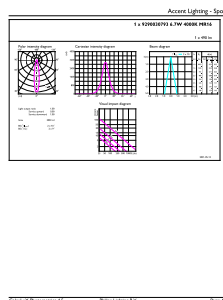

## Fotometrische gegevens

Light Distribution Diagram - MAS LED ExpertColor 6.7-35W MR16 940 24D

Accent Lighting Spots - MAS LED ExpertColor 6.7-35W MR16 940 24D