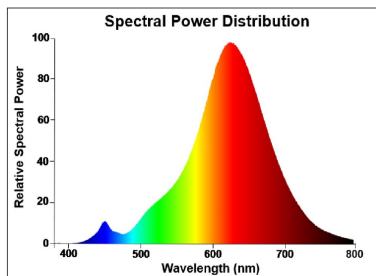

Toledo Mirage A165

ToLEDo Mirage A165 105LM E27 SL

0029914

Packaging

Single packaging type	Carton
Product EAN number	5410288299143
Packaging single length / height (cm)	33.0
Packaging single width (cm)	18.5
Packaging single depth (cm)	18.5
DUN14 (outer)	15410288299140
Units per outer package	2
Packaging outer length / height (cm)	38.5
Packaging outer width (cm)	20.0
Packaging outer depth (cm)	35.5

Safety data

Optimal operating condition (°C)	-20-40
Breakage cleaning instructions	Not applicable
Special purpose lamp	No
Dry applications use only	Yes
Suitable for household illumination	Yes
Safety message	Not Suitable for totally enclosed fixtures

PHOTOMETRY

TECHNICAL DRAWINGS