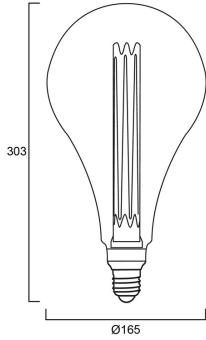

Lifetime data

| | |
|----------------------------|-------|
| Lifespan L70 B50 | 25000 |
| Average life (Nominal) (h) | 25000 |
| Average life (Rated) (h) | 25000 |

Physical data

| | |
|-------------------------------|------|
| Nominal Product Length (mm) | 303 |
| Nominal Product Diameter (mm) | 168 |
| Weight (kg) | 0.33 |

Toledo Mirage A165

ToLEDo Mirage A165 105LM E27 SL

0029914

Packaging

| | |
|---------------------------------------|----------------|
| Single packaging type | Carton |
| Product EAN number | 5410288299143 |
| Packaging single length / height (cm) | 33.0 |
| Packaging single width (cm) | 18.5 |
| Packaging single depth (cm) | 18.5 |
| DUN14 (outer) | 15410288299140 |
| Units per outer package | 2 |
| Packaging outer length / height (cm) | 38.5 |
| Packaging outer width (cm) | 20.0 |
| Packaging outer depth (cm) | 35.5 |

PHOTOMETRY

TECHNICAL DRAWINGS

Toledo Mirage A165
ToLEDo Mirage A165 105LM E27 SL
0029914

0029914

3
kWh/1000h

Toledo Mirage A165
ToLEDo Mirage A165 105LM E27 SL
0029914

0029914

3
kWh/1000h