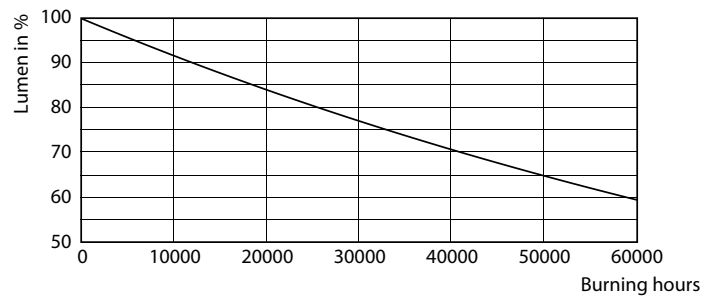

MASTER LEDspot ExpertColor LV

Fotometrische gegevens

Product: MAS LEDspot ExpertColor LV Page 1/1

Accent Lighting Spots - MAS LED ExpertColor 6.7-35W MR16 930 24D

Levensduur

Life Expectancy Diagram - MAS LED ExpertColor 6.7-35W MR16 930 24D