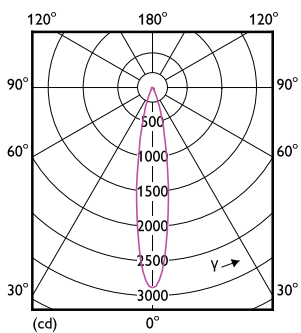

Maatschets

Product	D	C
MAS LED ExpertColor 6.7-35W MR16 930 24D	50,5 mm	46 mm

Fotometrische gegevens

Light Distribution Diagram - MAS LED ExpertColor 6.7-35W MR16 930 24D

Spectral Power Distribution Colour - MAS LED ExpertColor 6.7-35W MR16 930 24D