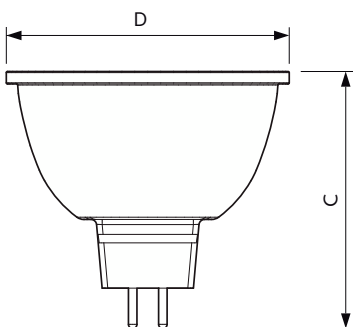

Maatschets

Product	D	C
MAS LED ExpertColor 6.7-35W MR16 930 24D	50,5 mm	46 mm

Fotometrische gegevens

Light Distribution Diagram - MAS LED ExpertColor 6.7-35W MR16 930 24D

Spectral Power Distribution Colour - MAS LED ExpertColor 6.7-35W MR16 930 24D