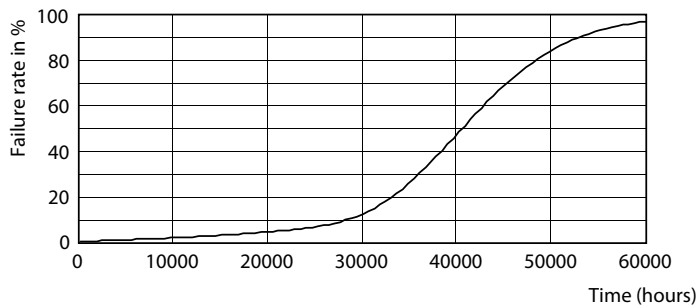

MASTER LEDspot ExpertColor LV

Fotometrische gegevens

Product: MAS LEDspot ExpertColor LV Page 1/1

Accent Lighting Spots - MAS LED ExpertColor 6.7-35W MR16 930 24D

Levensduur

Life Expectancy Diagram - MAS LED ExpertColor 6.7-35W MR16 930 24D