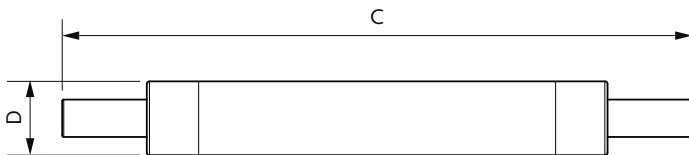

Maatschets

Product	D	C
CorePro R7S 118mm 7.2-60W 830	15 mm	118 mm

Fotometrische gegevens

Light Distribution Diagram - CorePro R7S 118mm 7.2-60W 830

Spectral Power Distribution Colour - CorePro R7S 118mm 7.2-60W 830