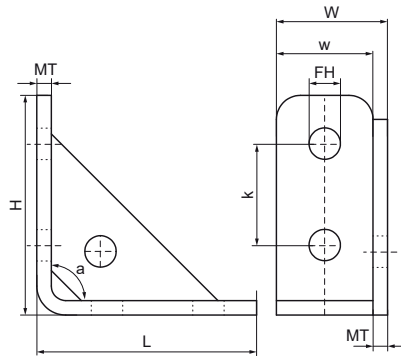

Walraven RapidStrut® Connector 90° Rigid (BUP1000)

(H2825)

for rigid angle connections

Features & benefits

- reinforced connector to make rigid fabrications with Walraven RapidStrut® rails
- easy fitting due to rounded edges
- material: steel 1.0332
- product is part of the Walraven Walraven UltraProtect® 1000 system
- suitable for in- and outdoor applications
- stands min. 1,000 hours salt spray test (max. 5% red rust) according to ISO 9227

Product Number	For Rail Type	Angle	Total Height	Total Width	Total Length	Material Thickness	Width	Fixing Hole	Heart To Heart Distance	Torque Moment For Installation	Maximum Allowed Load Faz	Maximum Allowed Load Fax
Reference Letter		a	H	W	L	MT	w	FH	k	T_{inst}	$F_{a,z}$	$F_{a,x}$
Unit description		°	mm	mm	mm	mm	mm	mm	mm	Nm	N	N
66588291	41x21, 41x41, 41x51, 41x62, 41x82	90	91	46	91	6.00	40	13.3	41	30	4,000	3,000