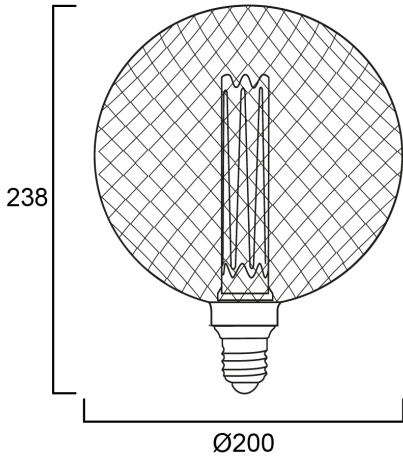

Features

- A perfect choice for hospitality, decorative and mood lighting applications Unique and innovative lamp design and construction Low-lumen output to create the low-lit effect and gives no glare Low power construction: only 2.5W Perfect for SylPendant fixtures - a range of unique and elegant E27 lamp pendants, available in copper, brass, black and white finish Candlelight 2000K colour temperature creates a warm and cosy ambience High colour rendering – CRI80 High quality, scratch and temperature resistant golden tinted glass envelope 25,000 hours of average rated life. Last 25 times longer than incandescent lamps Omni-directional light distribution Non-dimmable More than 100,000X switching cycles 3 years warranty

Product Overview

Product name	ToLEDo Mirage G200 105LM E27 SL
Technology	LED
Watt (Rated) (W)	2.5
Cap/Base	E27
Fixture rating	Open
E-number FI	4740679
Colour temperature (K)	2000
CRI (Ra)	80
Colour Variation Initial (SDCM)	6
Photobiological Risk Group	RG0
Wattage (W)	2.5
Product EAN number	5410288299112
Warranty	3 years

Technical drawings

Data table

GENERAL DATA

Product name	ToLEDo Mirage G200 105LM E27 SL
Technology	LED
Watt (Rated) (W)	2.5
Cap/Base	E27
Fixture rating	Open
Operating temperature range (°C)	-20°C...+40°C
Performance ambient temperature Tq (°C)	25
E-number FI	4740679
Warranty	3 years