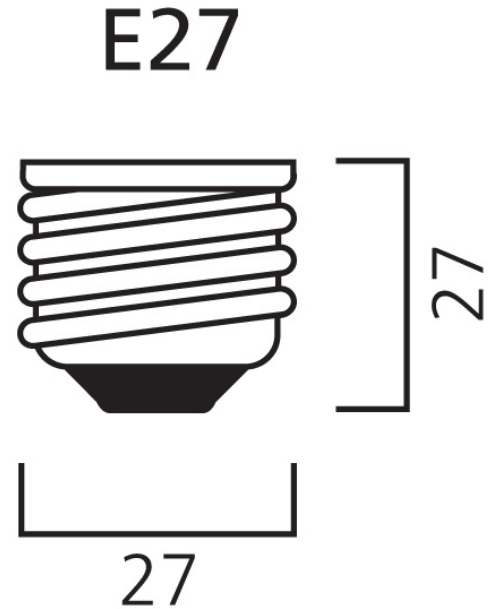

Features

- A perfect choice for hospitality, decorative and mood lighting applications Unique and innovative lamp design and construction Low-lumen output to create the low-lit effect and gives no glare Low power construction: only 2.5W Perfect for SylPendant fixtures - a range of unique and elegant E27 lamp pendants, available in copper, brass, black and white finish Candlelight 2000K colour temperature creates a warm and cosy ambience High colour rendering – CRI80 High quality, scratch and temperature resistant golden tinted glass envelope 25,000 hours of average rated life. Last 25 times longer than incandescent lamps Omni-directional light distribution Non-dimmable More than 100,000X switching cycles 3 years warranty

Product Overview

Product name	ToLEDo Mirage G200 105LM E27 SL
Technology	LED
Watt (Rated) (W)	2.5
Cap/Base	E27
Fixture rating	Open
E-number FI	4740679
Colour temperature (K)	2000
CRI (Ra)	80
Colour Variation Initial (SDCM)	6
Photobiological Risk Group	RG0
Wattage (W)	2.5
Product EAN number	5410288299112
Warranty	3 years

Technical drawings

Data table

GENERAL DATA

Product name	ToLEDo Mirage G200 105LM E27 SL
Technology	LED
Watt (Rated) (W)	2.5
Cap/Base	E27
Fixture rating	Open
Operating temperature range (°C)	-20°C...+40°C
Performance ambient temperature Tq (°C)	25
E-number FI	4740679
Warranty	3 years