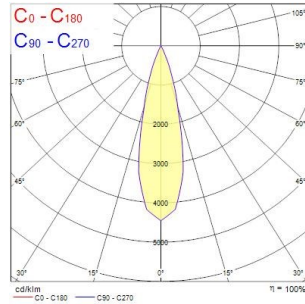

Myriad Adjustable Round - White with Silver bezel

MYRIAD ADJ ROUND WHITE 2700K PHDIM SILVER BZ
2058031

PRODUCT OVERVIEW

Product name	MYRIAD ADJ ROUND WHITE 2700K PHDIM SILVER BZ
Technology	LED
Cap/Base	N/A
Housing	PC Polycarbonate
Mount	Ceiling recessed mounting
Environment	Indoor
Warranty	5 years
Fixture luminous flux (lm)	567
Luminaire efficacy (lm/W)	57
LOR (%)	100
Colour temperature (K)	2700
Light colour	Candlelight
CRI (Ra)	85
Colour Variation Initial (SDCM)	SDCM3
Photobiological Risk Group	RG1
Total power consumption (W)	10
Electrical protection	Class II
Housing colour	White
IP rating	IP20
IK rating	IK02
Product EAN number	5025768580316

PHOTOMETRY

Myriad Adjustable Round - White with Silver bezel MYRIAD ADJ ROUND WHITE 2700K PHDIM SILVER BZ 2058031

TECHNICAL DRAWINGS