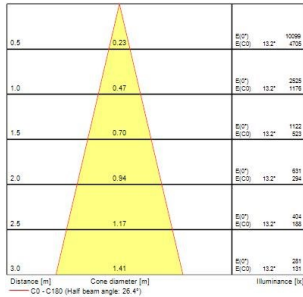

Myriad Adjustable Round - White with Silver bezel

MYRIAD ADJ ROUND WHITE 2700K PHDIM SILVER BZ
2058031

PRODUCT OVERVIEW

Product name	MYRIAD ADJ ROUND WHITE 2700K PHDIM SILVER BZ
Technology	LED
Cap/Base	N/A
Housing	PC Polycarbonate
Mount	Ceiling recessed mounting
Environment	Indoor
Warranty	5 years
Fixture luminous flux (lm)	567
Luminaire efficacy (lm/W)	57
LOR (%)	100
Colour temperature (K)	2700
Light colour	Candlelight
CRI (Ra)	85
Colour Variation Initial (SDCM)	SDCM3
Photobiological Risk Group	RG1
Total power consumption (W)	10
Electrical protection	Class II
Housing colour	White
IP rating	IP20
IK rating	IK02
Product EAN number	5025768580316

PHOTOMETRY

Myriad Adjustable Round - White with Silver bezel MYRIAD ADJ ROUND WHITE 2700K PHDIM SILVER BZ 2058031

TECHNICAL DRAWINGS