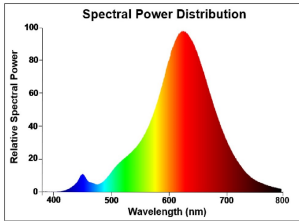

Toledo Mirage G200 *ToLEDo Mirage G200 105LM E27 SL* 0029911