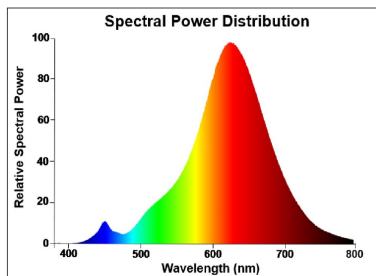

Toledo Mirage G200

ToLEDo Mirage G200 105LM E27 SL

0029911

Packaging

Single packaging type	Carton
Product EAN number	5410288299112
Packaging single length / height (cm)	26.0
Packaging single width (cm)	21.0
Packaging single depth (cm)	21.0
DUN14 (outer)	15410288299119
Units per outer package	2
Packaging outer length / height (cm)	43.5
Packaging outer width (cm)	22.5
Packaging outer depth (cm)	28.5

Safety data

Optimal operating condition (°C)	-20-40
Breakage cleaning instructions	Not applicable
Special purpose lamp	No
Dry applications use only	Yes
Suitable for household illumination	Yes
Safety message	Not Suitable for totally enclosed fixtures

PHOTOMETRY