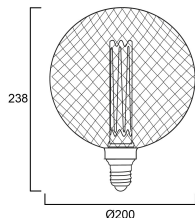

TECHNICAL DRAWINGS