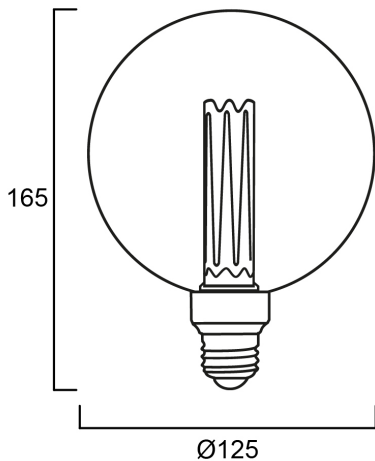

Technical drawings

Data table

GENERAL DATA

Product name	ToLEDo Mirage G120 125LM E27 SL
Technology	LED
Watt (Rated) (W)	2.5
Cap/Base	E27
Fixture rating	Open
Operating temperature range (°C)	-20°C...+40°C
Performance ambient temperature Tq (°C)	25
E-number FI	4740678
Warranty	3 years

OPTICAL DATA