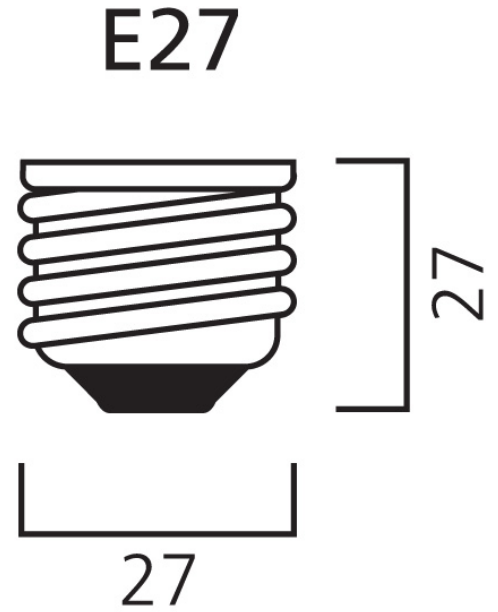

Features

- New state-of-the-art designer lamps for decorative and hospitality applications
- Unconventional design that looks good on both off and on
- Flexible LED filament construction
- Dimming functionality helps to vary lighting scene as lamps can be dimmed from 100% to 10% and reduce energy consumption
- Low power - only 4W
- Lumen output - 150lm
- 2000K colour temperature to create an intimate atmosphere
- Good colour rendering - CRI 80
- 15,000 hours average rated life. Last 15 times longer than incandescent lamps
- Perfectly complements Sylvania E27 SylPendant range available in brass, copper, white and black finish
- Omni-directional light distribution
- More than 100,000X switching cycles
- 3 years warranty

Product Overview

Product name	ToLEDo LifeStyle G190 GL DIM 250LM E27 SL
Technology	LED
Watt (Rated) (W)	4
Cap/Base	E27
Fixture rating	Open
General application	Hospitality
ETIM Class	EC001959
Correlated colour temperature (k)	2000
Light colour	Candlelight
CRI (Ra)	80
Colour Variation Initial (SDCM)	6
Photobiological Risk Group	RG0
Wattage (W)	4
Power consumption (W)	4
Dimmable	Yes
Average life (Nominal) (h)	15000
Product EAN number	5410288299822

ToLEDo LifeStyle G190 GL DIM 250LM E27 SL 0029982

Warranty	3 years
Useful luminous flux (#use)	250

Technical drawings

Data table

GENERAL DATA

Product name	ToLEDo LifeStyle G190 GL DIM 250LM E27 SL
Technology	LED
Watt (Rated) (W)	4
Cap/Base	E27
Fixture rating	Open
General application	Hospitality
Operating temperature range (°C)	-20°C...+40°C
Performance ambient temperature Tq (°C)	25
ETIM Class	EC001959

PACKAGING

Product EAN number	5410288299822
Packaging single length / height (cm)	22.5
Packaging single width (cm)	21.0
Packaging single depth (cm)	21.5
DUN14 (inner)	15410288299829
Units per outer package	2
Packaging outer length / height (cm)	46.5
Packaging outer width (cm)	22.5
Packaging outer depth (cm)	23.0