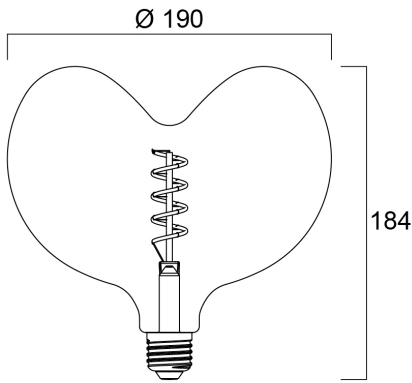

Features

- New state-of-the-art designer lamps for decorative and hospitality applications
- Unconventional design that looks good on both off and on
- Flexible LED filament construction
- Dimming functionality helps to vary lighting scene as lamps can be dimmed from 100% to 10% and reduce energy consumption
- Low power - only 4W
- Lumen output - 150lm
- 2000K colour temperature to create an intimate atmosphere
- Good colour rendering - CRI 80
- 15,000 hours average rated life. Last 15 times longer than incandescent lamps
- Perfectly complements Sylvania E27 SylPendant range available in brass, copper, white and black finish
- Omni-directional light distribution
- More than 100,000X switching cycles
- 3 years warranty

Product Overview

Product name	ToLEDo LifeStyle G190 GL DIM 250LM E27 SL
Technology	LED
Watt (Rated) (W)	4
Cap/Base	E27
Fixture rating	Open
General application	Hospitality
ETIM Class	EC001959
Correlated colour temperature (k)	2000
Light colour	Candlelight
CRI (Ra)	80
Colour Variation Initial (SDCM)	6
Photobiological Risk Group	RG0
Wattage (W)	4
Power consumption (W)	4
Dimmable	Yes
Average life (Nominal) (h)	15000
Product EAN number	5410288299822

ToLEDo LifeStyle G190 GL DIM 250LM E27 SL 0029982

Warranty	3 years
Useful luminous flux (#use)	250

Technical drawings

Data table

GENERAL DATA

Product name	ToLEDo LifeStyle G190 GL DIM 250LM E27 SL
Technology	LED
Watt (Rated) (W)	4
Cap/Base	E27
Fixture rating	Open
General application	Hospitality
Operating temperature range (°C)	-20°C...+40°C
Performance ambient temperature Tq (°C)	25
ETIM Class	EC001959

PACKAGING

Product EAN number	5410288299822
Packaging single length / height (cm)	22.5
Packaging single width (cm)	21.0
Packaging single depth (cm)	21.5
DUN14 (inner)	15410288299829
Units per outer package	2
Packaging outer length / height (cm)	46.5
Packaging outer width (cm)	22.5
Packaging outer depth (cm)	23.0