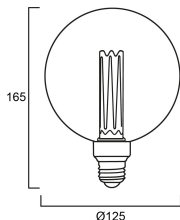

TECHNICAL DRAWINGS