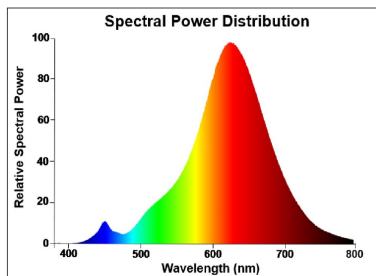

ToLEDo Mirage G120

ToLEDo Mirage G120 125LM E27 SL

0029908

Packaging

Single packaging type	Carton
Product EAN number	5410288299082
Packaging single length / height (cm)	17.8
Packaging single width (cm)	13.2
Packaging single depth (cm)	13.2
DUN14 (outer)	15410288299089
Units per outer package	4
Packaging outer length / height (cm)	28.0
Packaging outer width (cm)	28.0
Packaging outer depth (cm)	20.5

Safety data

Optimal operating condition (°C)	-20-40
Breakage cleaning instructions	Not applicable
Special purpose lamp	No
Dry applications use only	Yes
Suitable for household illumination	Yes
Safety message	Not Suitable for totally enclosed fixtures

PHOTOMETRY

TECHNICAL DRAWINGS