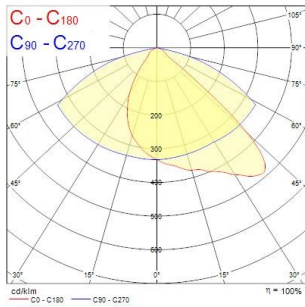

Sylveo LED - Extra Large SYLVEO LED 20000LM ROAD ASYMMETRIC 4K DALI 0049147

PHOTOMETRY

TECHNICAL DRAWINGS