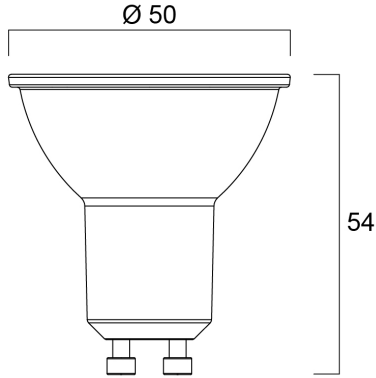

Technical drawings

Data table

GENERAL DATA

Product name	RefLED ES50 V5 345lm DIM 830 36° SL
Technology	LED
Watt (Rated) (W)	5
Cap/Base	GU10
Fixture rating	Open
Performance ambient temperature Tq (°C)	25
E-number FI	4740466
E-number SE	8292497
Warranty	3 years

OPTICAL DATA

Colour temperature (K)	3000
CRI (Ra)	80
Colour Consistency (SDCM)	6
Luminous Intensity (cd)	950