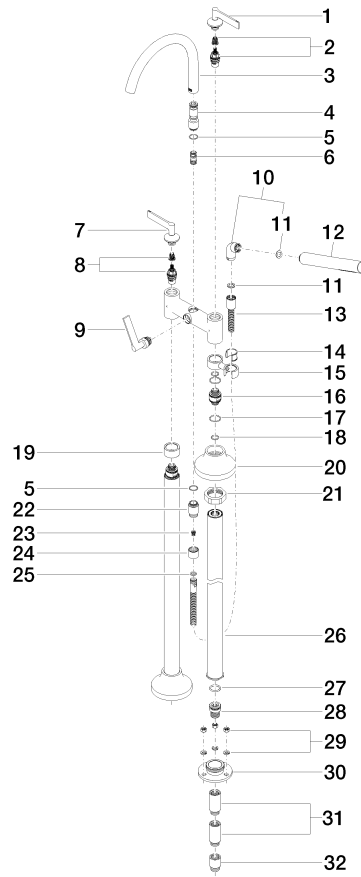

VAIA Two-hole bath mixer for free-standing assembly with hand shower set - Brushed Dark Platinum

VAIA

25 943 819 Product version from 3/13/2017 to 5/27/2021

Spare parts list

No.	Item Number	Name	Quantity used	Delivery time
14	90 18 40 035 00 90	Sleeve -	1.00	14
3	90 28 22 317 00-99	Spout 220 mm, 25,2 l/min. - Brushed Dark Platinum	1.00	40
11	90 14 20 002 00 90	Washer 18,5 x 12,0 x 2,0 mm -	1.00	14
29	04 23 10 023 00 90	Mounting for standpipe -	6.00	14
32	09 24 03 080 90	Extension 1/2" x 25 mm -	2.00	14
23	09 23 01 131 90	Back-flow preventer without limitation Ø 10 x 10,5 mm -	1.00	14
28	09 24 03 094-07	Connection Ø 28 x 34 mm - untreated nickel-plated	2.00	40
21	09 23 30 040-07	Mounting Nut M45 x 1,5 - untreated nickel-plated	2.00	40
5	90 14 10 032 00 90	O-Ring 18,1 x 1,6 mm -	1.00	14
31	09 24 03 081 10 90	Extension 1/2" x 50 mm -	4.00	14
10	04 24 04 189 00-99	Elbow 20° 55 x 40 x 23 mm - Brushed Dark Platinum	1.00	40
16	09 29 05 021 20 90	Connection Ø 29 x 41,5 mm -	2.00	14
15	04 28 10 029 01-99	Holder for spray deck mounting - Brushed Dark Platinum	1.00	40
30	09 30 11 130-07	Flange for floor connection Ø 84 x 25 mm - untreated nickel-plated	2.00	40
8	90 90 03 131 00 90	Head part clockwise closing 1/2" -	1.00	14
9	90 20 80 015 02-99	Diverter Handle 135 x 130 x 80 mm - Brushed Dark Platinum	1.00	40
19	09 28 10 028-99	Rosette Ø 38 x 20 mm - Brushed Dark Platinum	1.00	40
22	09 24 03 121-99	Nipple Ø 24,7 x 34,5 mm - Brushed Dark Platinum	1.00	40
17	09 14 10 112 90	O-Ring 24,0 x 2,0 mm -	4.00	14
7	90 20 80 013 01-99	Handle for spray/bath deck mounting Hot Lever 113 x 68 x 60 mm - Brushed Dark Platinum	1.00	40
1	90 20 80 012 01-99	Handle for spray/bath deck mounting Cold Lever 113 x 68 x 60 mm - Brushed Dark Platinum	1.00	40
2	90 90 03 130 00 90	Head part anti-clockwise closing 1/2" -	1.00	14
13	90 30 02 072 00-99	Metal shower hose 1/2" x 3/8" x 1250 mm - Brushed Dark Platinum	1.00	40
6	90 21 10 011 00 90	Diverter TARA incl. eccentric -	1.00	14
27	09 14 10 081 90	O-Ring EPDM 70 22,0 x 3,0 mm -	2.00	14
24	09 21 02 143-99	Cover Ø 24,7 x 20 mm - Brushed Dark Platinum	1.00	40
4	09 24 03 273-99	Nipple Ø 24 x 75,50 mm - Brushed Dark Platinum	1.00	40
18	90 14 10 055 00 90	O-Ring EPDM 70 15,0 x 2,0 mm -	4.00	14
20	90 27 80 019 00-99	Rosette Ø 100 x 55 mm - Brushed Dark Platinum	2.00	40
25	90 14 20 026 00 90	Washer 14 x 8 x 2 mm Centellen WS 3820 -	1.00	14
26	04 28 22 009 20-99	Connection 590 mm - Brushed Dark Platinum	2.00	40
12	90 12 11 140 41-99	Bar-type hand shower 6,8 l/min - Brushed Dark Platinum	1.00	-