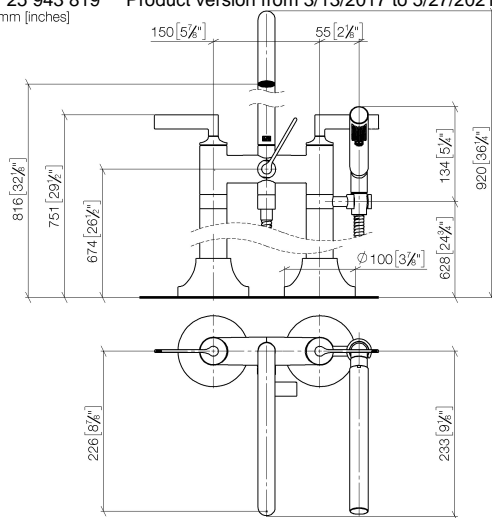

**VAIA Two-hole bath mixer for free-standing assembly with hand shower set -
Brushed Dark Platinum**

VAIA

25 943 819 Product version from 3/13/2017 to 5/27/2021
mm [inches]