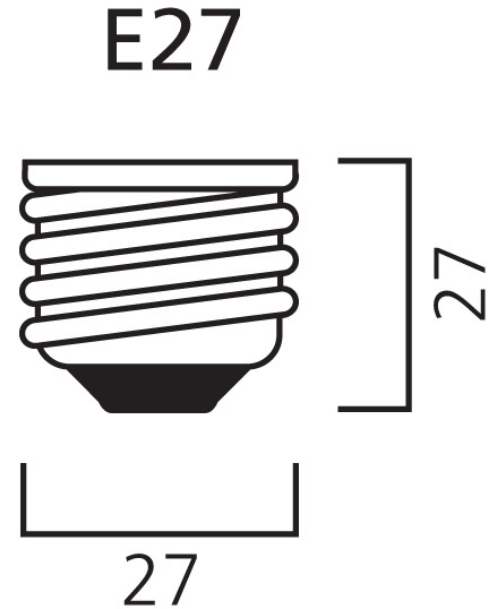

Features

- A perfect choice for hospitality, decorative and mood lighting applications Unique and innovative lamp design and construction Low-lumen output to create the low-lit effect and gives no glare Low power construction: only 2.5W Perfect for SylPendant fixtures - a range of unique and elegant E27 lamp pendants, available in copper, brass, black and white finish Candlelight 2000K colour temperature creates a warm and cosy ambience High colour rendering – CRI80 High quality, scratch and temperature resistant golden tinted glass envelope 25,000 hours of average rated life. Last 25 times longer than incandescent lamps Omni-directional light distribution Non-dimmable More than 100,000X switching cycles 3 years warranty

Product Overview

Product name	ToLEDo Mirage ST64 125LM E27 SL
Technology	LED
Watt (Rated) (W)	2.5
Cap/Base	E27
Fixture rating	Open
E-number FI	4740635
Colour temperature (K)	2000
CRI (Ra)	80
Colour Variation Initial (SDCM)	6
Photobiological Risk Group	RG0
Wattage (W)	2.5
Product EAN number	5410288299051
Warranty	3 years

Technical drawings

Data table

GENERAL DATA

Product name	ToLEDo Mirage ST64 125LM E27 SL
Technology	LED
Watt (Rated) (W)	2.5
Cap/Base	E27
Fixture rating	Open
Operating temperature range (°C)	-20°C...+40°C
Performance ambient temperature Tq (°C)	25
E-number FI	4740635
Warranty	3 years