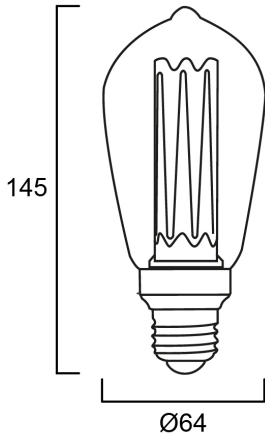

Product Overview

Product name	ToLEDo Mirage ST64 125LM E27 SL
Technology	LED
Watt (Rated) (W)	2.5
Cap/Base	E27
Fixture rating	Open
E-number FI	4740635
Colour temperature (K)	2000
CRI (Ra)	80
Colour Variation Initial (SDCM)	6
Photobiological Risk Group	RG0
Wattage (W)	2.5
Product EAN number	5410288299051
Warranty	3 years

Technical drawings

Data table

GENERAL DATA

Product name	ToLEDo Mirage ST64 125LM E27 SL
Technology	LED
Watt (Rated) (W)	2.5
Cap/Base	E27
Fixture rating	Open
Operating temperature range (°C)	-20°C...+40°C
Performance ambient temperature Tq (°C)	25
E-number FI	4740635
Warranty	3 years

LIFETIME DATA

Lifespan L70 B50	25000
Average life (Rated) (h)	25000

PHYSICAL DATA

Nominal Product Length (mm)	142
Nominal Product Diameter (mm)	64
Weight (kg)	0.081

PACKAGING

Single packaging type	Carton
Product EAN number	5410288299051
Packaging single width (cm)	7.1