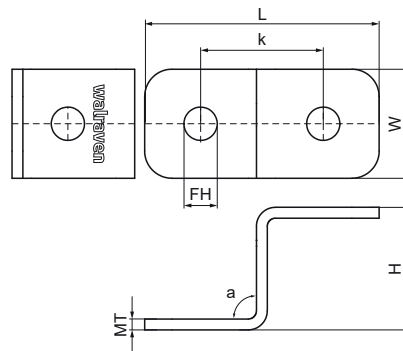

## Walraven RapidStrut® Z-Bracket (BUP1000)

(H28128)

to make Strut rail fabrications

### Features & benefits

- to connect Walraven RapidStrut® rails to wall or ceiling
- connector to make Z-connections between Walraven RapidStrut® rails
- user friendly by rounded edges
- material: steel 1.0242 (S250GD) + ZM310 MAC
- product is part of the Walraven Walraven UltraProtect® 1000 system
- suitable for in- and outdoor applications
- stands min. 1,000 hours salt spray test (max. 5% red rust) according to ISO 9227

Product Number	For Rail Type	Angle	Total Height	Total Width	Total Length	Material Thickness	Fixing Hole	Heart To Heart Distance
<i>Reference Letter</i>		<i>a</i>	<i>H</i>	<i>W</i>	<i>L</i>	<i>MT</i>	<i>FH</i>	<i>k</i>
<i>Unit description</i>		°	mm	mm	mm	mm	mm	mm
66588502	41x21, 41x41, 41x51, 41x62, 41x82	90	25.5	40	86	4.00	12.2	45
66588504	41x21, 41x41, 41x51, 41x62, 41x82	90	45	40	86	4.00	12.2	45