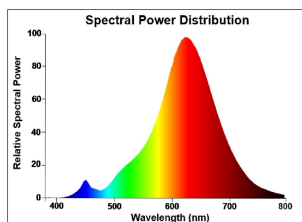

Toledo Mirage ST64 *ToLEDo Mirage ST64 125LM E27 SL* 0029905