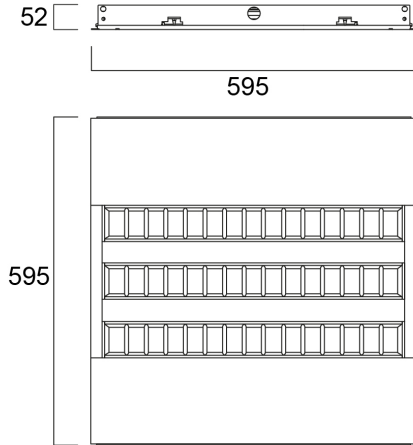

Technical drawings

Data table

GENERAL DATA

Product name	RANA HELIOS R 600 3L LOUV+PRI DALI
Technology	LED
Cap/Base	G5
Housing	Steel
Mount	Ceiling recessed mounting
General application	Education, Office
Operating temperature range (°C)	10°C...+25°C
Performance ambient temperature Tq (°C)	25
ETIM Class	EC002892
Warranty	5 years

OPTICAL DATA

Fixture luminous flux (lm)	4500
Luminaire efficacy (lm/W)	145
Correlated colour temperature (k)	4000