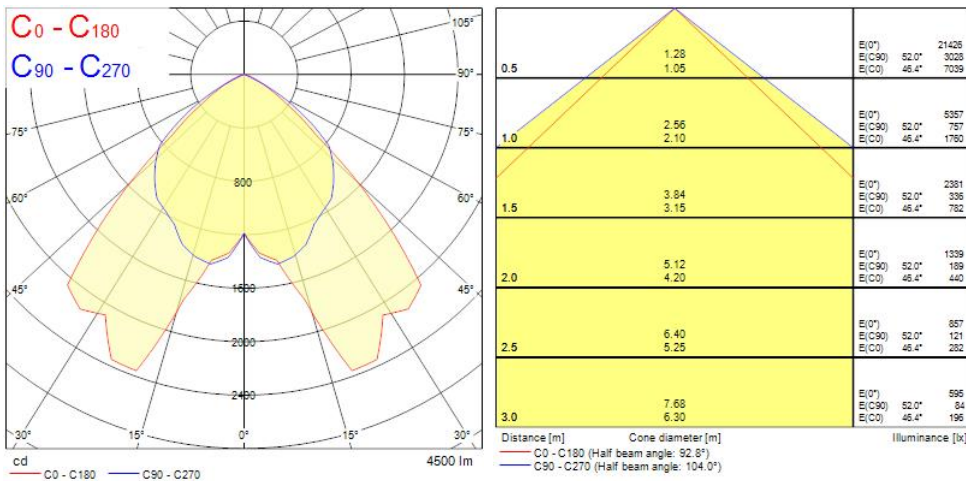

RANA HELIOS R 600 3L LOUV+PRI DALI 0044991

Photobiological Risk Group	RG1
Total power consumption (W)	31
Electrical protection	Class I
Control gear type	LED driver constant current
Dimmable	Yes
Housing colour	RAL9016
IP rating	IP20
IK rating	IK07
Product EAN number	5410288449913
Warranty	5 years
Dimming method	DALI

Photometry