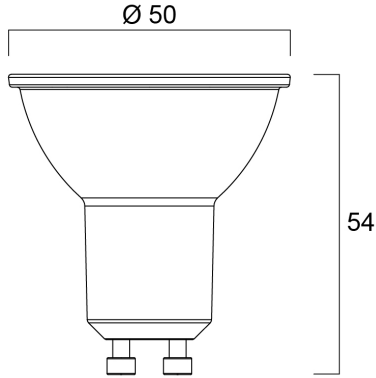

Features

- Compact, energy efficient and exceptional value for money product.
- Same shape and size as halogen GU10 lamp
- Compact Cluster SMD technology enabling high efficiency with halogen look
- Reduced visible heat sink from the front
- Available in 36 degree
- High lumen efficacy
- 15,000 hours average rated life
- 3 years warranty

Product Overview

Product name	RefLED ES50 V5 345lm 830 36° SL
Technology	LED
Watt (Rated) (W)	4.2
Cap/Base	GU10
Fixture rating	Open
E-number FI	4740462
E-number SE	8292495
Colour temperature (K)	3000
CRI (Ra)	80
Colour Consistency (SDCM)	6
Colour Variation Initial (SDCM)	6
Wattage (W)	4.2
Product EAN number	5410288274331
Warranty	3 years

Technical drawings

Data table

GENERAL DATA

Product name	RefLED ES50 V5 345lm 830 36° SL
Technology	LED
Watt (Rated) (W)	4.2
Cap/Base	GU10
Fixture rating	Open
Performance ambient temperature Tq (°C)	25
E-number FI	4740462
E-number SE	8292495
Warranty	3 years

Average life (Rated) (h)	15000
--------------------------	-------

PHYSICAL DATA

Nominal Product Length (mm)	54
Nominal Product Diameter (mm)	50
Weight (kg)	0.022

PACKAGING

Single packaging type	Carton
Product EAN number	5410288274331
Packaging single width (cm)	5.2
Packaging single depth (cm)	5.2
Units per inner package	6
Packaging inner length / height (cm)	16.7
Packaging inner width (cm)	11.6
Packaging inner depth (cm)	7.5
DUN14 (outer)	15410288274338
Packaging outer length / height (cm)	59.8