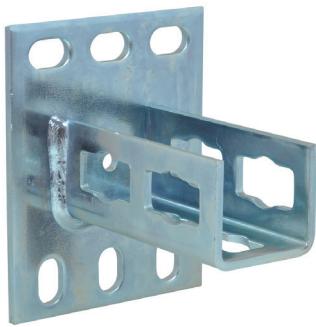

Walraven PushStrut Wallplate

(H2928)

for easy installation of complex rail constructions

Features & benefits

- easily combined with all common Walraven RapidStrut® profiles
- stable connection of rails to the floor, ceiling or wall
- timesaving and flexible
- easy to remove and reusable
- material: steel
- zinc plated

Product Number	For Rail Type	Total Height	Total Width	Total Length	Width	Height	Length	Heart To Heart Distance	Heart To Heart Distance 3	Anchoring Slot	Fixing Hole	Material Thickness	Maximum Allowed Load Faz
Reference Letter		<i>H</i>	<i>W</i>	<i>L</i>	<i>w</i>	<i>h</i>	<i>l</i>	<i>k</i>	<i>k 3</i>	<i>AS</i>	<i>FH</i>	<i>MT</i>	<i>F_{0,z}</i>
Unit description		<i>mm</i>	<i>mm</i>	<i>mm</i>	<i>mm</i>	<i>mm</i>	<i>mm</i>	<i>mm</i>	<i>mm</i>	<i>mm</i>	<i>mm</i>	<i>mm</i>	<i>N</i>
6594035	41x21, 41x41, 41x51, 41x62, 41x82	130	100	113	42	40	108	62	100	20x12.5	21.3	5.00	3,000