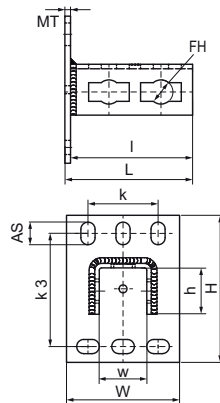

Walraven PushStrut Wallplate

(H2928)

for easy installation of complex rail constructions

Features & benefits

- easily combined with all common Walraven RapidStrut® profiles
- stable connection of rails to the floor, ceiling or wall
- timesaving and flexible
- easy to remove and reusable
- material: steel
- zinc plated

Product Number	For Rail Type	Total Height	Total Width	Total Length	Width	Height	Length	Heart To Heart Distance	Heart To Heart Distance 3	Anchoring Slot	Fixing Hole	Material Thickness	Maximum Allowed Load Faz
Reference Letter		<i>H</i>	<i>W</i>	<i>L</i>	<i>w</i>	<i>h</i>	<i>l</i>	<i>k</i>	<i>k 3</i>	<i>AS</i>	<i>FH</i>	<i>MT</i>	<i>F_{0,z}</i>
Unit description		<i>mm</i>	<i>mm</i>	<i>mm</i>	<i>mm</i>	<i>mm</i>	<i>mm</i>	<i>mm</i>	<i>mm</i>	<i>mm</i>	<i>mm</i>	<i>mm</i>	<i>N</i>
6594035	41x21, 41x41, 41x51, 41x62, 41x82	130	100	113	42	40	108	62	100	20x12.5	21.3	5.00	3,000