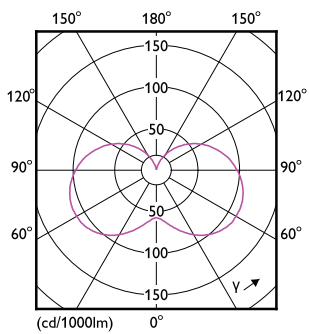

Light Distribution Diagram - CorePro candle ND 5-40W E14 840 B35 FR