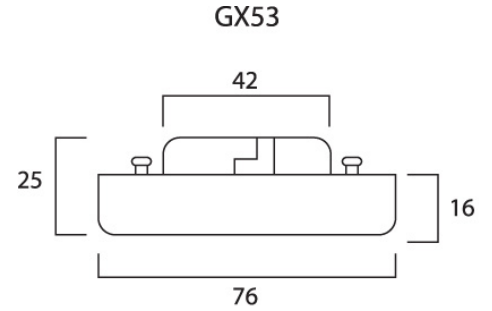

### Product Overview

Product name	ToLEDo MicroLynx V2 650LM 840 SL
Technology	LED
Watt (Rated) (W)	6.5
Cap/Base	GX53
Fixture rating	Open
E-number FI	4741149
Colour temperature (K)	4000
CRI (Ra)	80
Colour Variation Initial (SDCM)	6
Photobiological Risk Group	RG0
Wattage (W)	6.5
Product EAN number	5410288296975
Warranty	3 years

## Technical drawings

### PHYSICAL DATA

Nominal Product Length (mm)	75
Nominal Product Diameter (mm)	25
Weight (kg)	0.048

### PACKAGING

Single packaging type	Carton
Product EAN number	5410288296975
Packaging single width (cm)	2.7
Packaging single depth (cm)	7.6
DUN14 (outer)	15410288296972
Packaging outer length / height (cm)	16.0