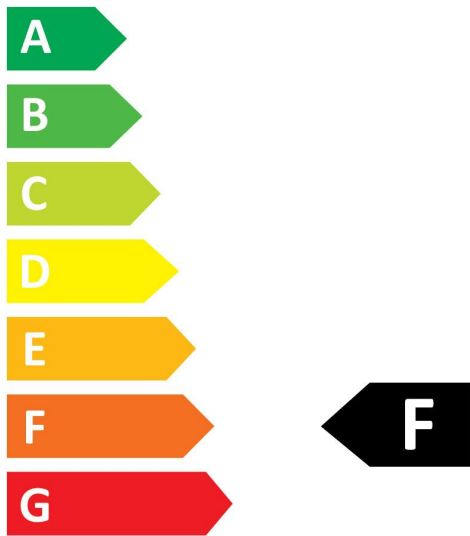

SYLVANIA

ToLEDo MicroLynx V2 650LM 840 SL
0029697

Optimal operating condition (°C)	-20-40
Breakage cleaning instructions	Not applicable
Special purpose lamp	No
Dry applications use only	No
Suitable for household illumination	No
Safety message	Not Suitable for totally enclosed fixtures

Energy label

ENERG
SYLVANIA
0029697

7
kWh/1000h

ENERG
SYLVANIA
0029697